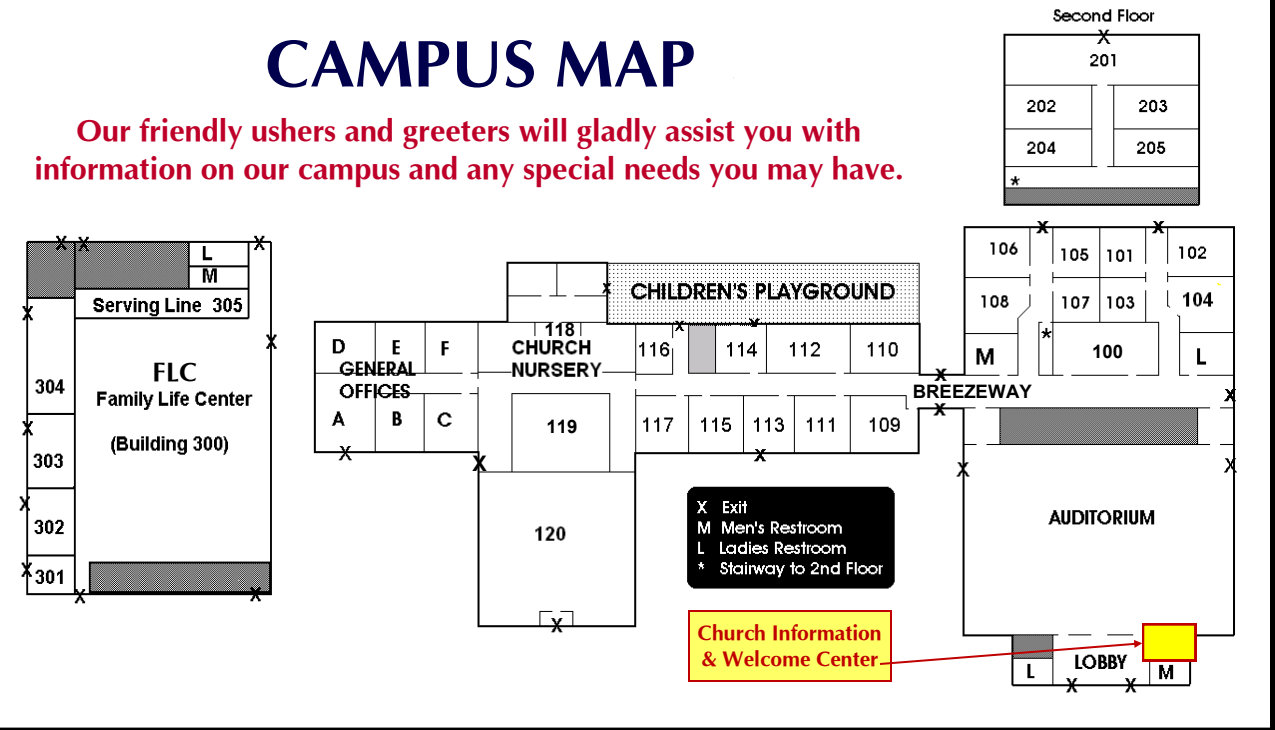

[facebook.com/nevilstrinity](https://facebook.com/nevilstrinity)

©2024 Nevils Trinity Baptist Church, Inc.  
Department of Church Communications  
CCLI 886120 / CVLI 501389710 / CSPL 032352

<b>Church Library</b> The church library is located in room 119 and is open during church office hours and when the church is open on Sundays and Wednesdays.	<b>Church Nursery</b> The child check-in and check-out station is located in the nursery lobby at room 118. The church nursery is available for all worship services.
--	--