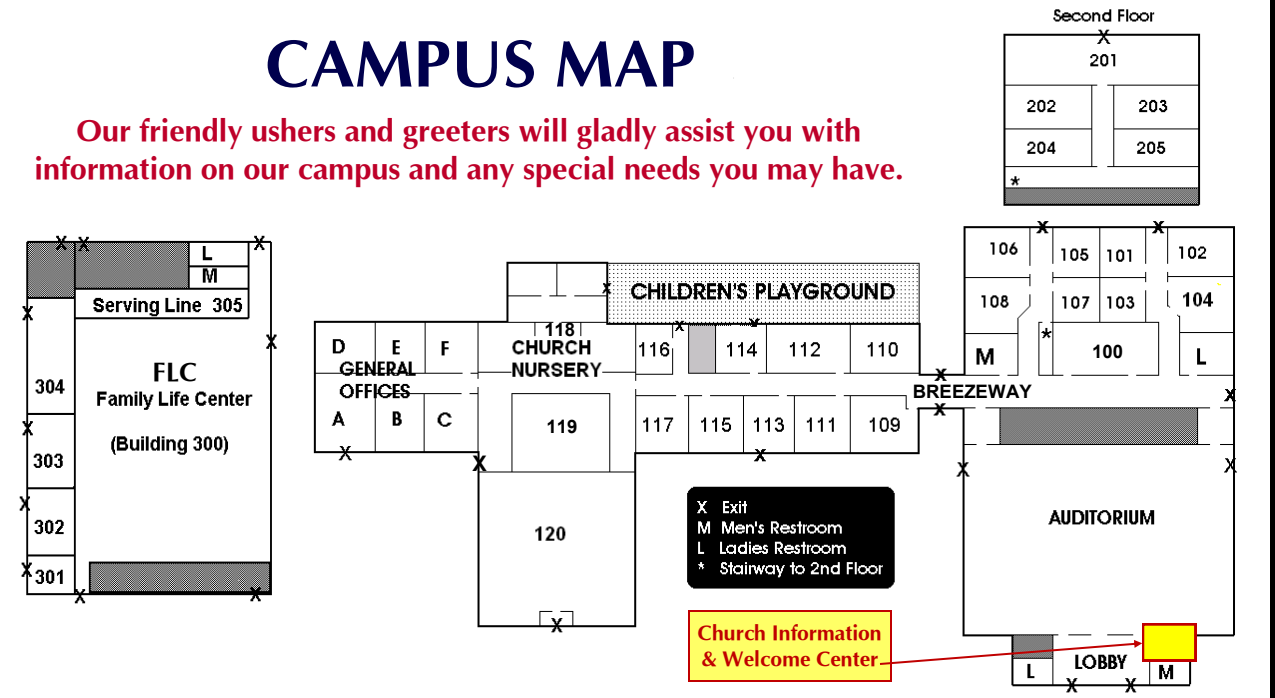

Church Nursery
 The child check-in and check-out station is located in the nursery lobby at room 118. The church nursery is available for all worship services.

CAMPUS MAP

Our friendly ushers and greeters will gladly assist you with information on our campus and any special needs you may have.