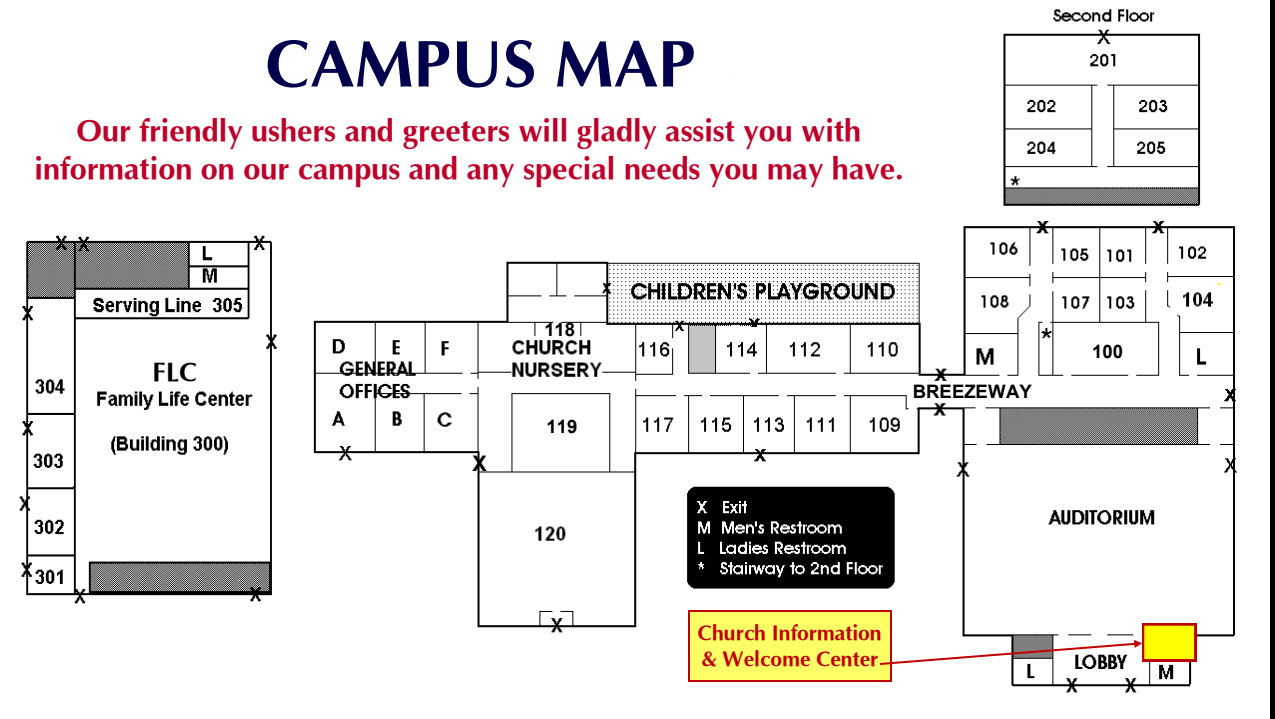

Church Nursery

The child check-in and check-out station is located in the nursery lobby at room 118. The church nursery is available for all worship services.

CAMPUS MAP

Our friendly ushers and greeters will gladly assist you with information on our campus and any special needs you may have.