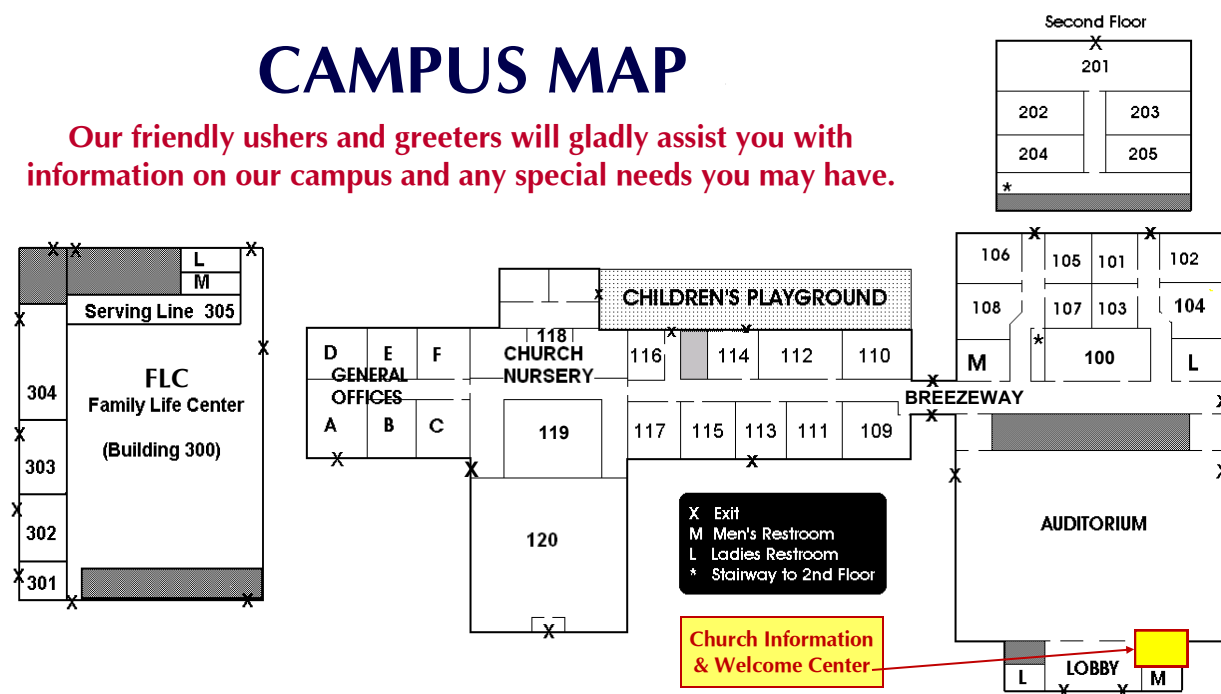

CAMPUS MAP

Our friendly ushers and greeters will gladly assist you with information on our campus and any special needs you may have.