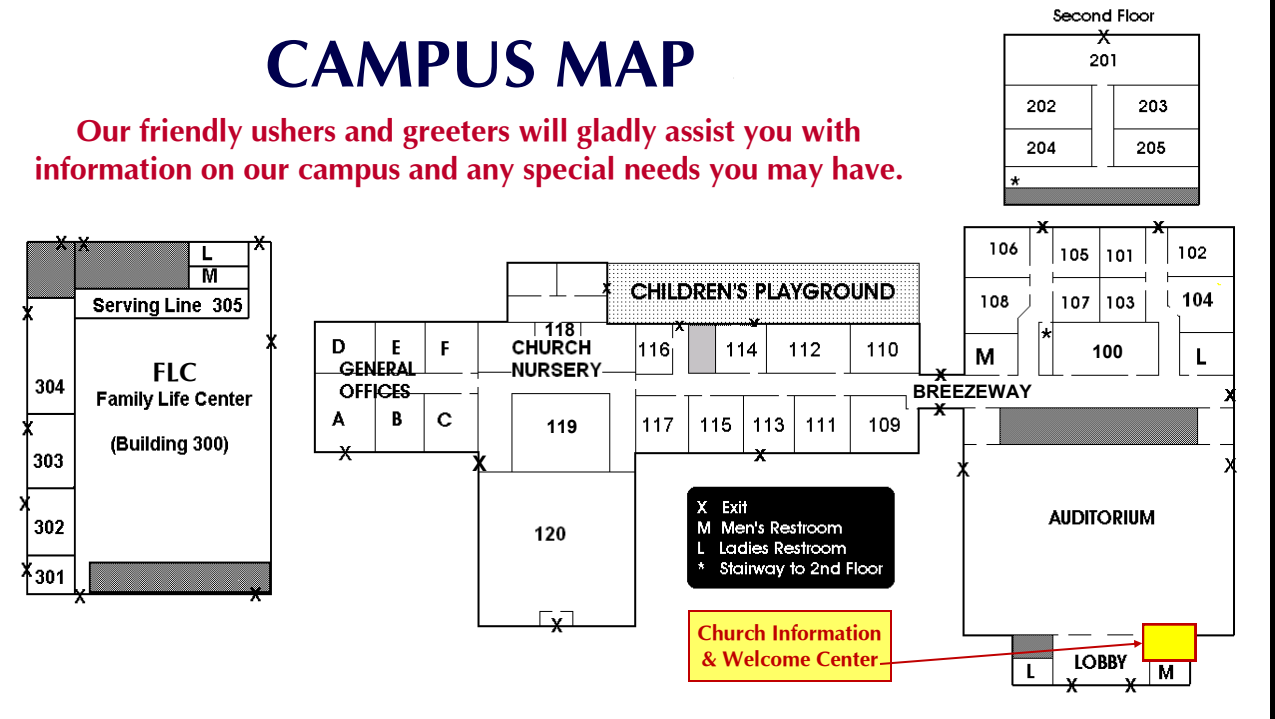

Church Nursery
 The child check-in and check-out station is located in the nursery lobby at room 118. The church nursery is available for all worship services.

July 23, 2023

Welcome

TRINITY
 BAPTIST CHURCH